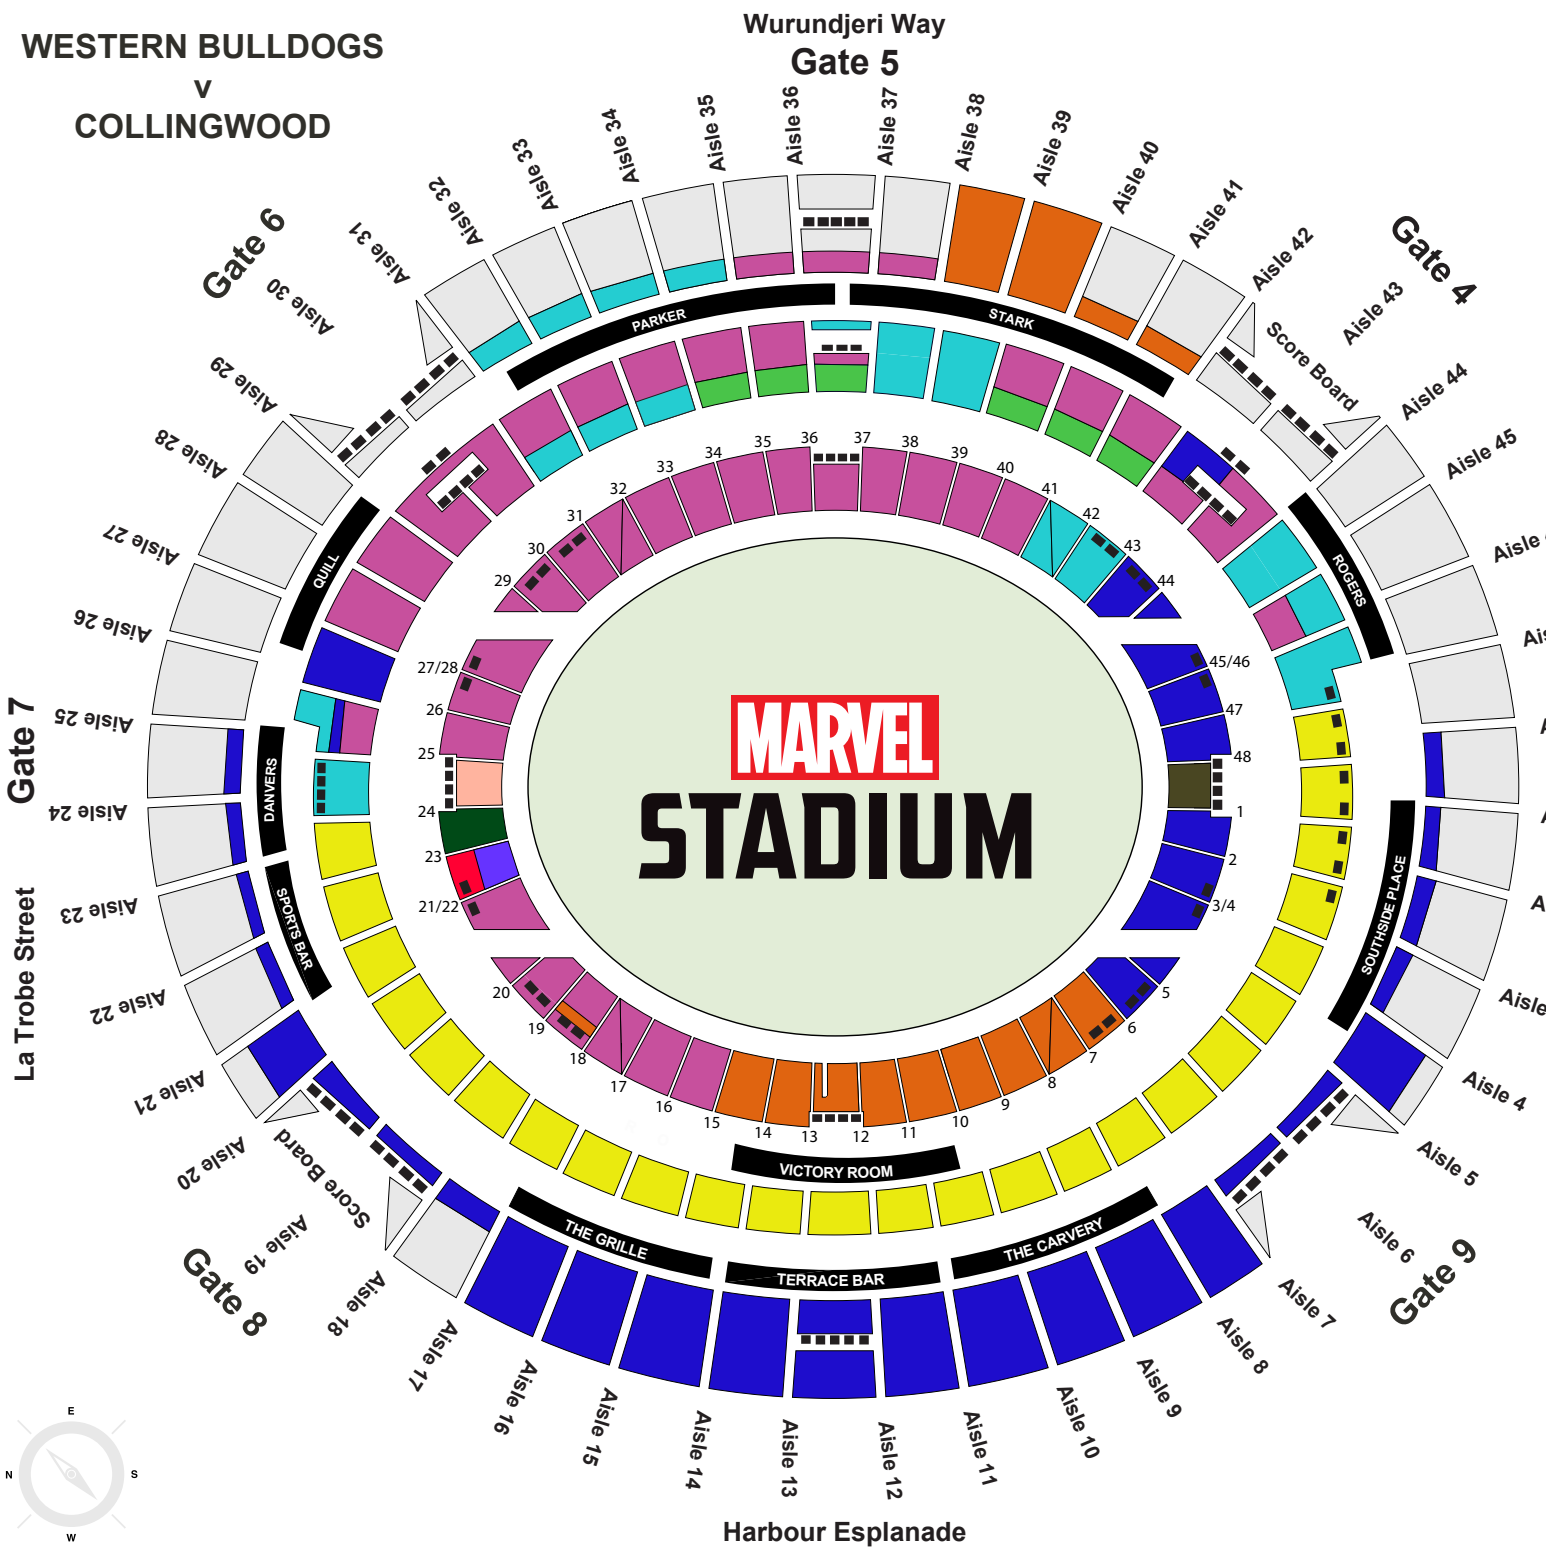

**WESTERN BULLDOGS
v
COLLINGWOOD**

Wurundjeri Way
Gate 5

SEATING FORMAT

- LEVEL 1 RESERVED SEATING
- LEVEL 2 RESERVED SEATING
- LEVEL 3 GA & RESERVED SEATING

- ENCLOSURES**
- WESTERN BULLDOGS MEMBERS
 - AFL RESERVE
 - AWAY CHEER SQUAD
 - HOME CHEER SQUAD
 - MEDALLION CLUB
 - RESERVED SEATS
 - CENTRE WING
 - BULLDOGS BACKYARD
 - BULLDOGS PREMIUM GA
 - BULLDOGS PREMIUM RESERVED
 - GENERAL ADMISSION
 - COLLINGWOOD MEMBERS

Bourke Street Extension

Harbour Esplanade

La Trobe Street

Gate 3
Gate 2
Gate 1

Gate 4

Gate 6

Gate 8

Gate 9

Gate 7